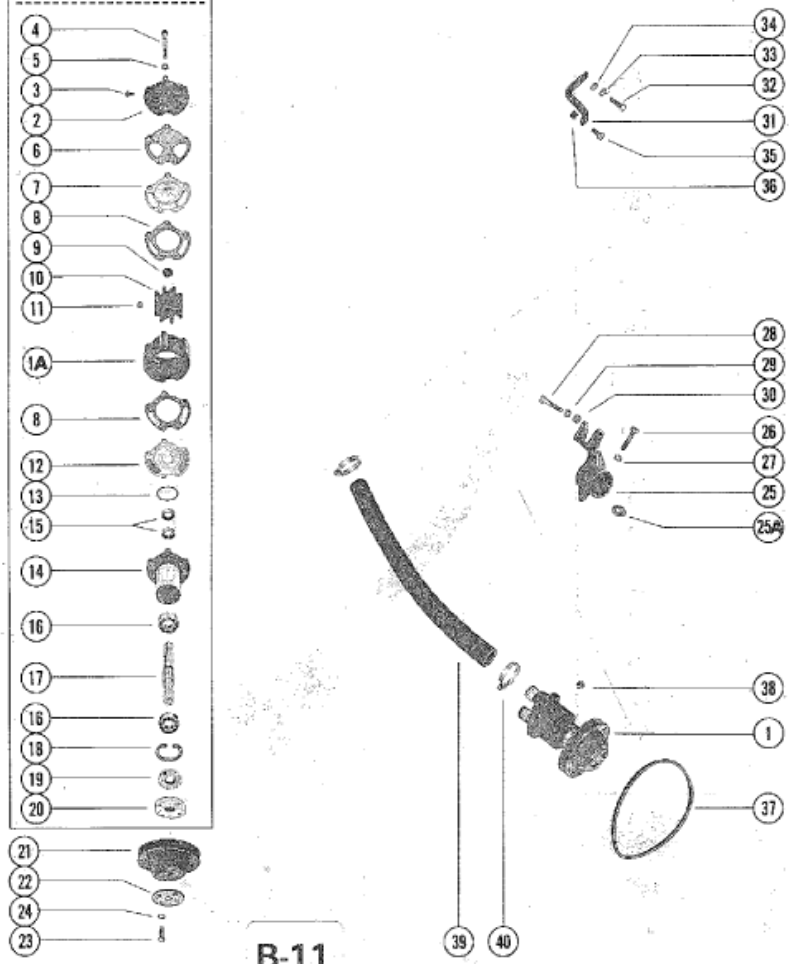

BREAKDOWN OF WATER PUMP

Parts List						
Ref	Class	Part	Description	Qty	Comment	Footnote
1	46	72774A11	WATER PUMP ASSEMBLY	1	SERIAL 04775785-09999999	
1A	46	72774	BODY, WATER PUMP (PLASTIC)	1		
2		72776	COVER, WATER PUMP	1		
3	10	28642	SCREW, WATER PUMP SLEEVE	4		
4	10	63328	SCREW, COVER TO BODY (3")	5		
5	11	20739	WASHER, COVER TO BODY SCR	5		
6	27	72779	GASKET, COVER TO OUTER W	1		
7		72777	WEAR PLATE	1		
8	27	72780	GASKET, BODY TO WEAR PLA	2		
9	19	59504	PLUG, IMPELLER	1		
10	47	59362A 1	IMPELLER ASSEMBLY	1		
11	28	56662	KEY, IMPELLER DRIVE	1		
12		72778	WEAR PLATE	1		
13	25	37340	"O" RING, PUMP HOUSING TO	1		
14	46	71497A 2	PUMP HOUSING	1		
15	26	23300	OIL SEAL, WATER PUMP SHA	2		
16	30	72961	BALL BEARING, WATER PUM	2		
17		59501	SHAFT, WATER PUMP	1		
18	53	23720	RING, SNAP - BALL BEARING	1		
19	26	72785	OIL SEAL, WATER PUMP SHA	1		
20		47530	HUB, WATER PUMP PULLEY	1		
21		73798	PULLEY, WATER PUMP	1		
22		58265	CLAMPING RING, PUMP PULLEY	1		
23	10	47277	SCREW, PULLEY TO WATER PU	4		
24	13	39107	LOCKWASHER, WATER PUMP P	4		
25		47488	BRACKET, WATER PUMP	1		
25A	12	79643	WASHER, BRACE SCREW (FOR	1		
26	10	34354	SCREW, WATER PUMP BRACKE	1		
27	13	35048	LOCKWASHER, WATER PUMP B	1		
28	10	34353	SCREW, WATER PUMP BRACKE	1		
29	13	35048	LOCKWASHER, WATER PUMP B	1		
30	12	34714	WASHER, WATER PUMP BRACK	1		
31		47544	BRACE, WATER PUMP ADJUSTI	1		
32	10	34353	SCREW, BRACE TO STEERING F	1		
33	13	35048	LOCKWASHER, ADJUSTING BRA	1		
34	12	34714	WASHER, ADJUSTING BRACE SI	1		
35	10	35786	SCREW, ADJUSTING BRACE TO	1		
36	11	24883	NUT, ADJUSTING BRACE SCREW	1		
37	57	74271	BELT, WATER PUMP	1		
38	22	32802	PLUG, PIPE (FOR WATER PUMP	1		
39	22	86316	HOSE, MOLDED, WATER PUMP	1		